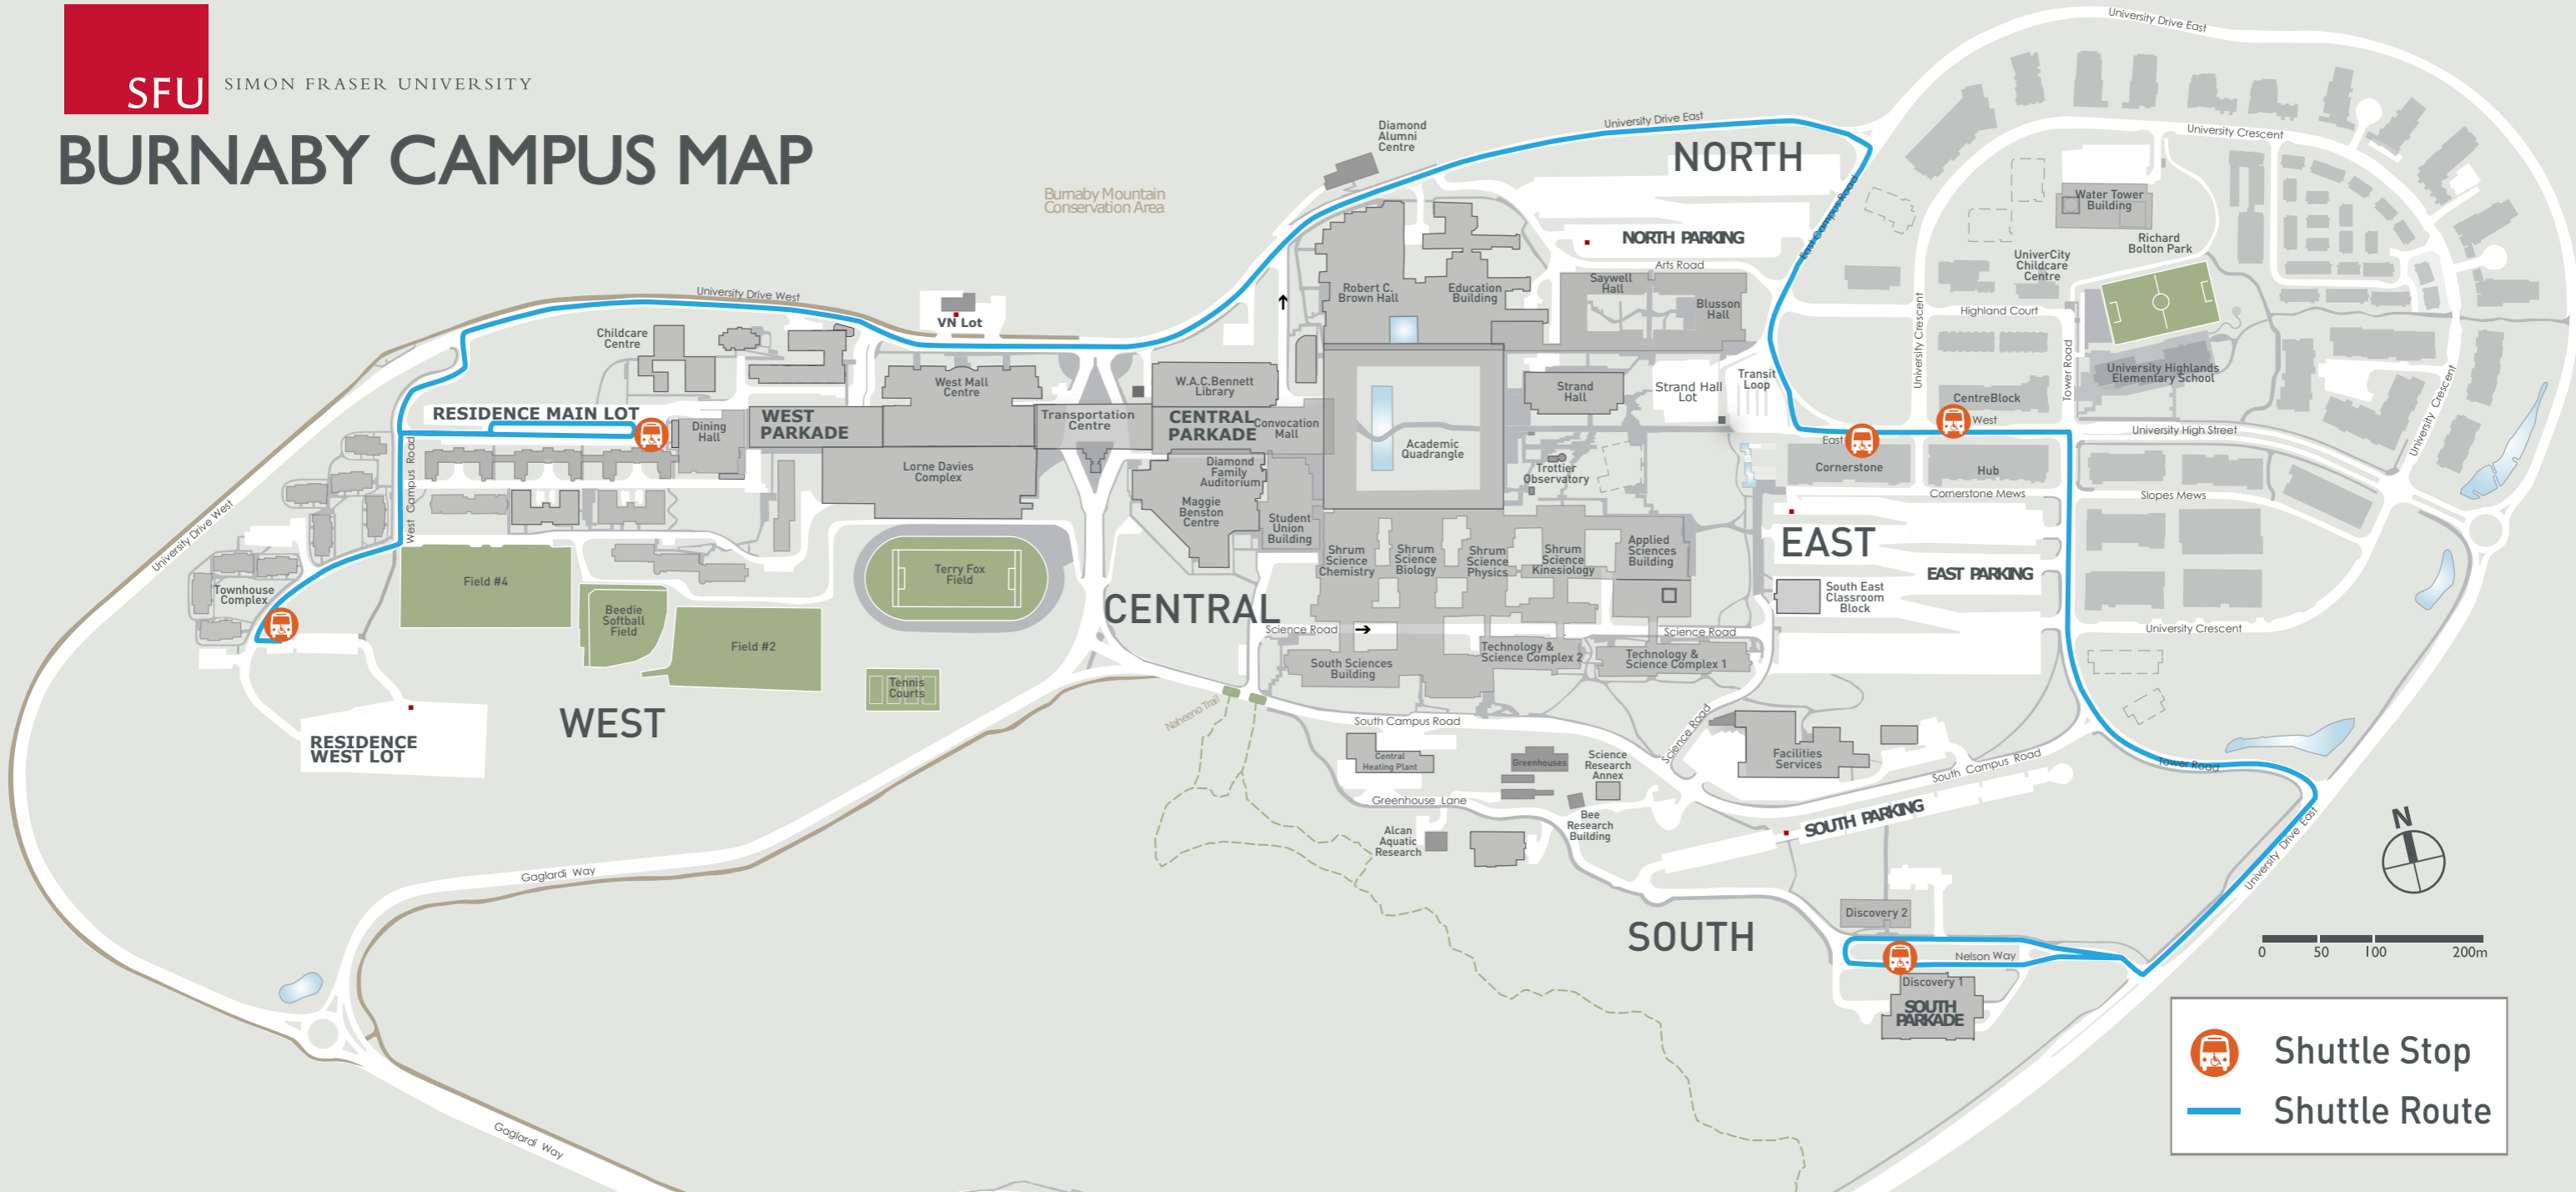

BURNABY CAMPUS MAP

 Shuttle Stop
 Shuttle Route